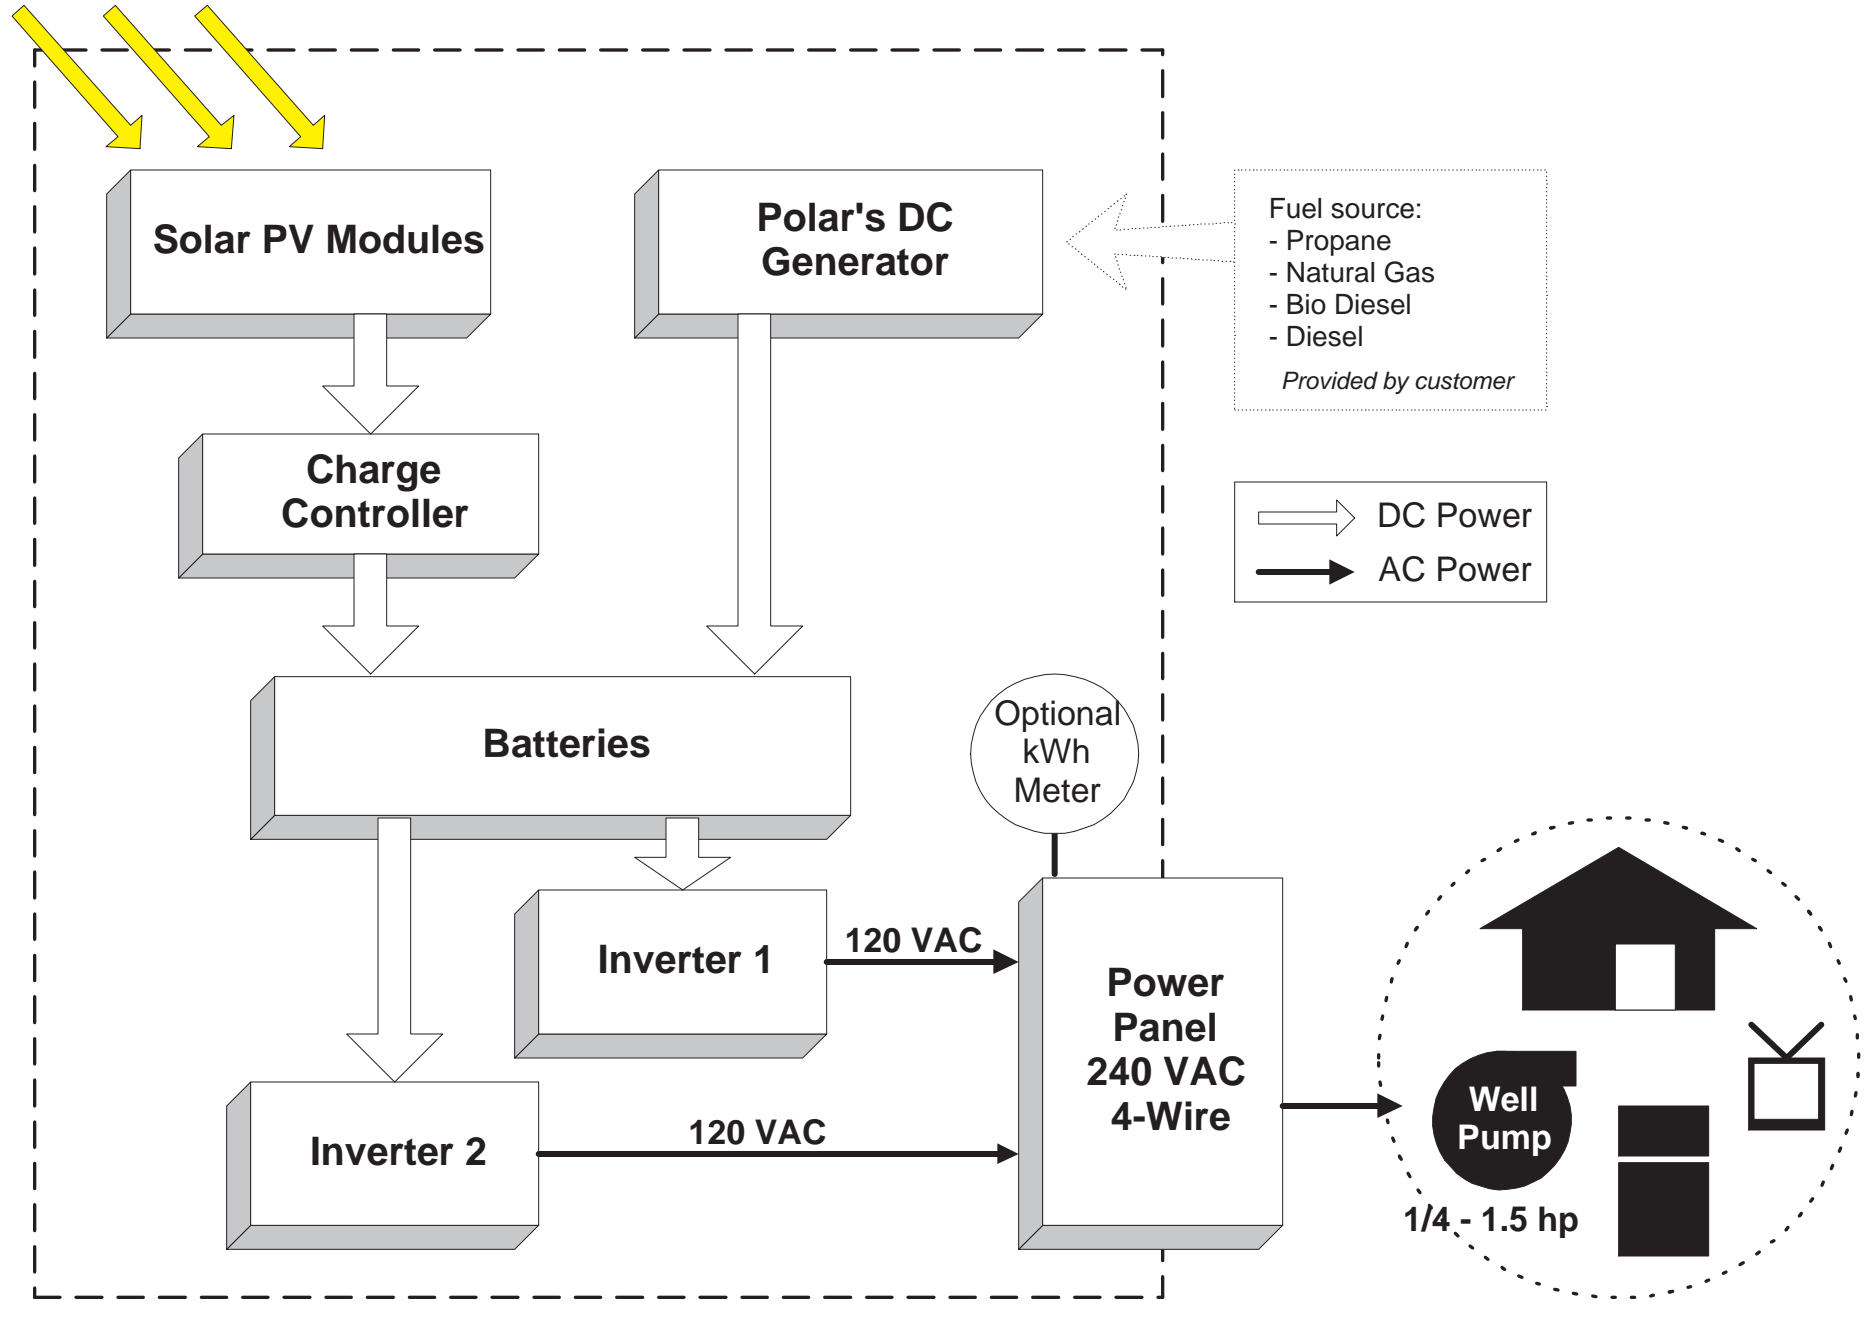

**POLAR
POWER**_{INC}

120 VAC System

Automatic operation 24 hours a day, 7 days a week.
Most efficient configuration. www.polarpowerinc.com

240 VAC System

Automatic operation 24 hours a day, 7 days a week.
Most efficient configuration. www.polarpowerinc.com

System with Air-Conditioning

Automatic operation 24 hours a day, 7 days a week.
Most efficient configuration. www.polarpowerinc.com