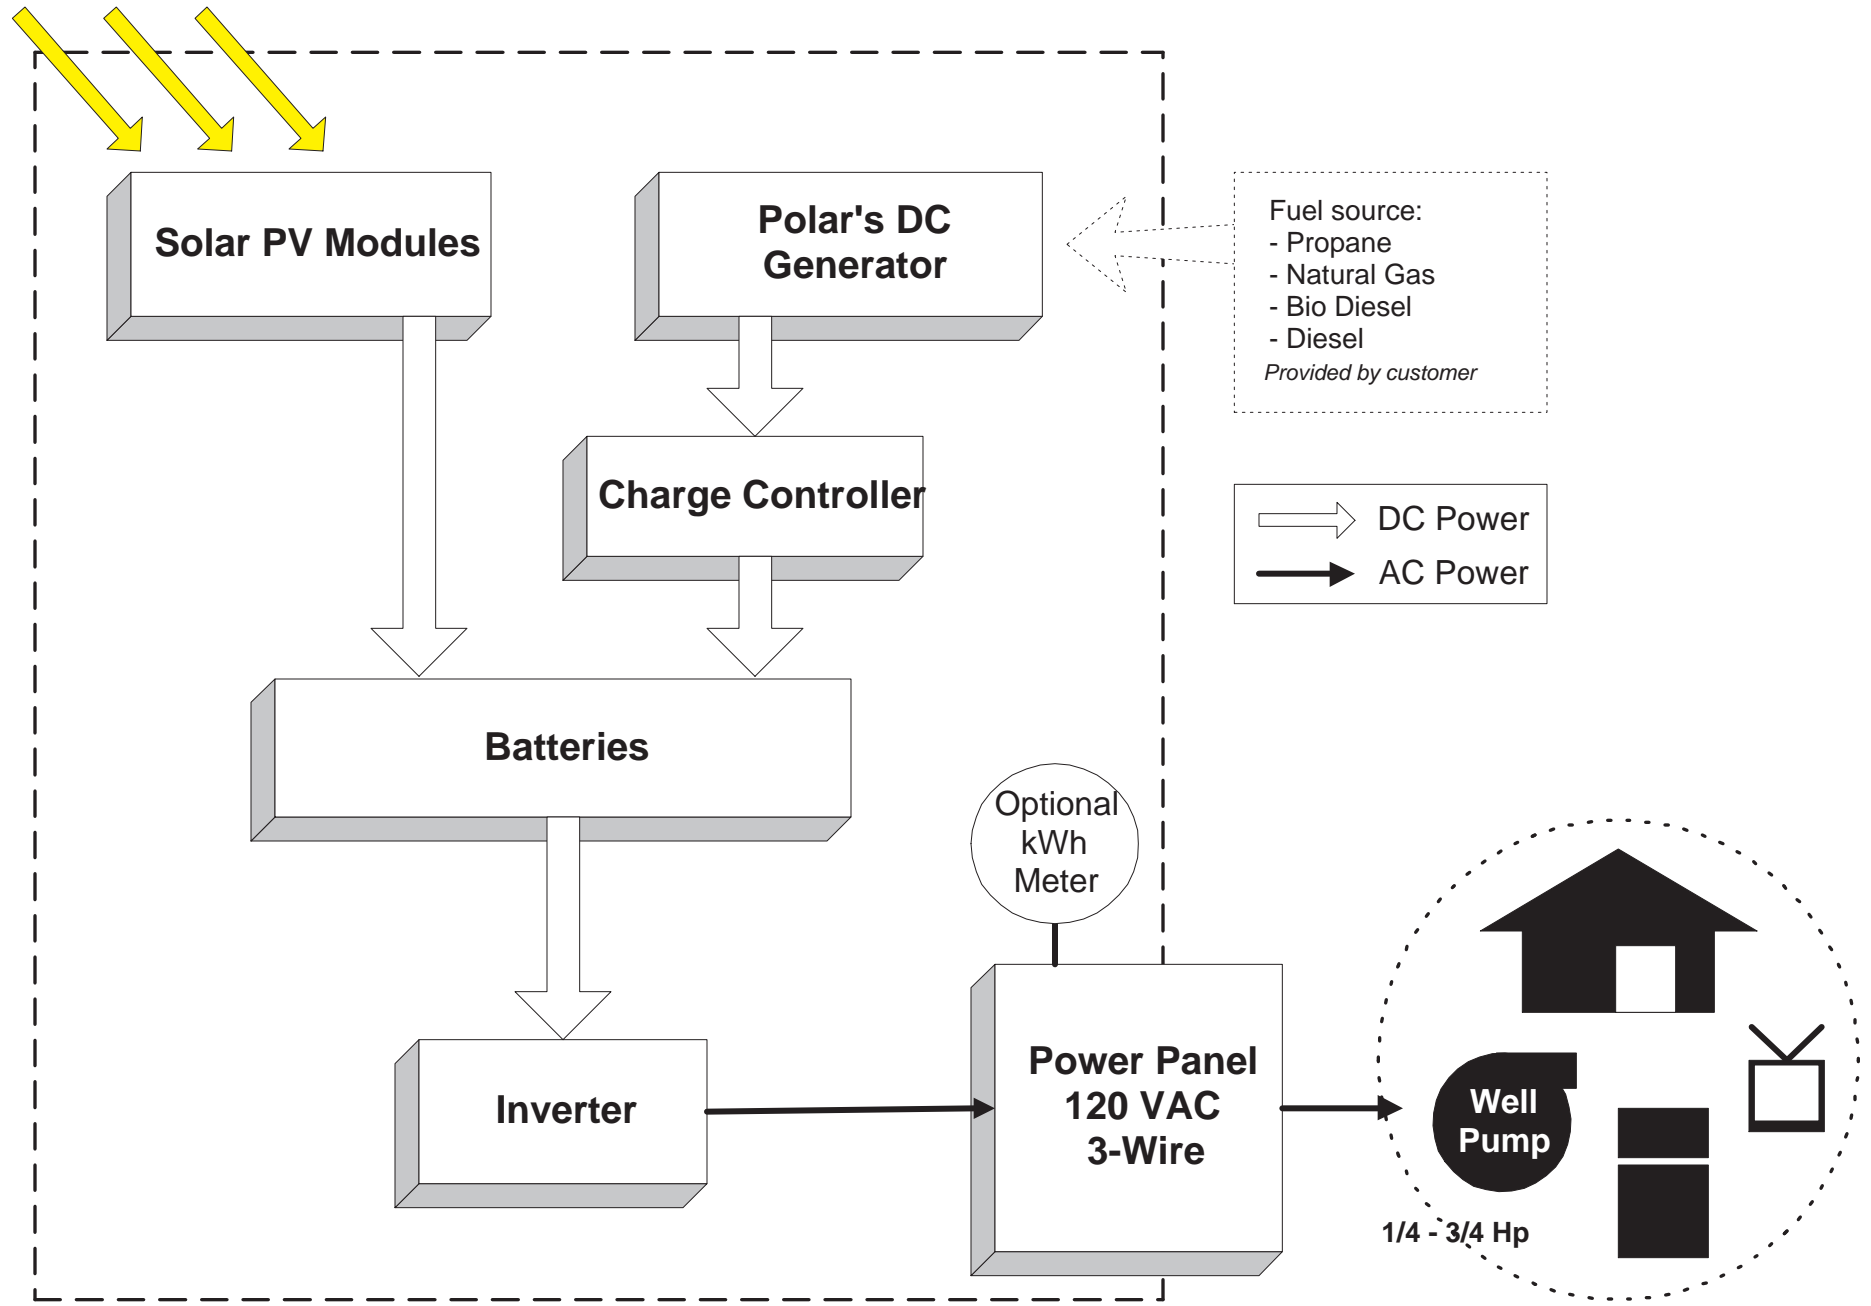

**POLAR
POWER**_{INC}

120 VAC System

Automatic operation 24 hours a day, 7 days a week.
Most efficient configuration. www.polarpowerinc.com

240 VAC System

Automatic operation 24 hours a day, 7 days a week.
Most efficient configuration. www.polarpowerinc.com

System with Air-Conditioning

Automatic operation 24 hours a day, 7 days a week.
Most efficient configuration. www.polarpowerinc.com